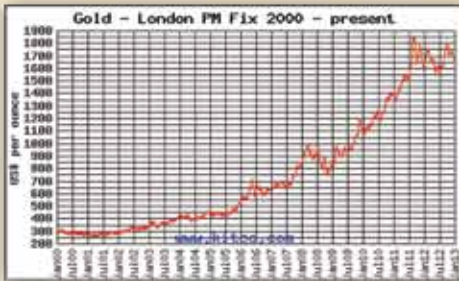

**GOLD PRICES
CONTINUE TO SET RECORDS!**
Find your gold with the GMT!