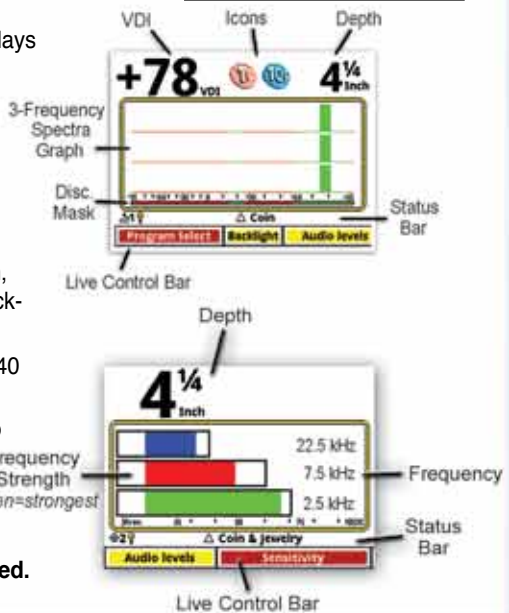

**GOLD
PROSPECTING**

**COIN
HUNTING**

**JEWELRY/
BEACH**

**RELIC
HUNTING**