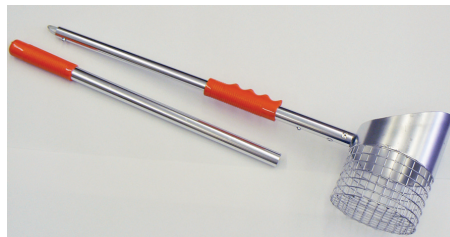

P/N 601-0151-1
Price \$9.95

SAND SCOOP

Handheld steel sand scoop. Dayglow yellow. Powder coated finish over galvanized steel.

P/N 601-0045-11
Price \$19.95

LONG-HANDLED SAND SCOOP

Handheld steel sand scoop. Powder coated finish over galvanized steel.

P/N 601-0045-11
Price \$19.95

Rod & Hipmount Kits ...

SL HIPMOUNT KIT

No extension cable. Hipmounts any SL model. Uses separate SL rod. Stainless steel bracket mounts on control box and allows the angle of the control box to be tilted for optimum display viewing.