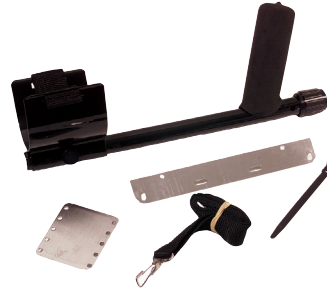

P/N 601-0151-1
Price \$9.95

SAND SCOOP

Handheld steel sand scoop. Dayglow yellow. Powder coated finish over galvanized steel.

P/N 601-0045-11
Price \$19.95

LONG-HANDLED SAND SCOOP

Handheld steel sand scoop. Powder coated finish over galvanized steel.

P/N 601-0045-11
Price \$19.95

Rod & Hipmount Kits ...

SL HIPMOUNT KIT

No extension cable. Hipmounts any SL model. Uses separate SL rod. Stainless steel bracket mounts on control box and allows the angle of the control box to be tilted for optimum display viewing.

P/N 802-5259
Price \$49.95

XLT[®] HIPMOUNT KIT

Extension cable included. Hipmounts any XLT model. Use separate XLT rod.

P/N 802-5260
Price \$59.95

SPACE SAVER ROD KIT

Converts Classics and early Goldmaster models from the standard two-piece rod assembly to a three-section assembly for tighter packing. (Does not fit Classic SL series instruments.)